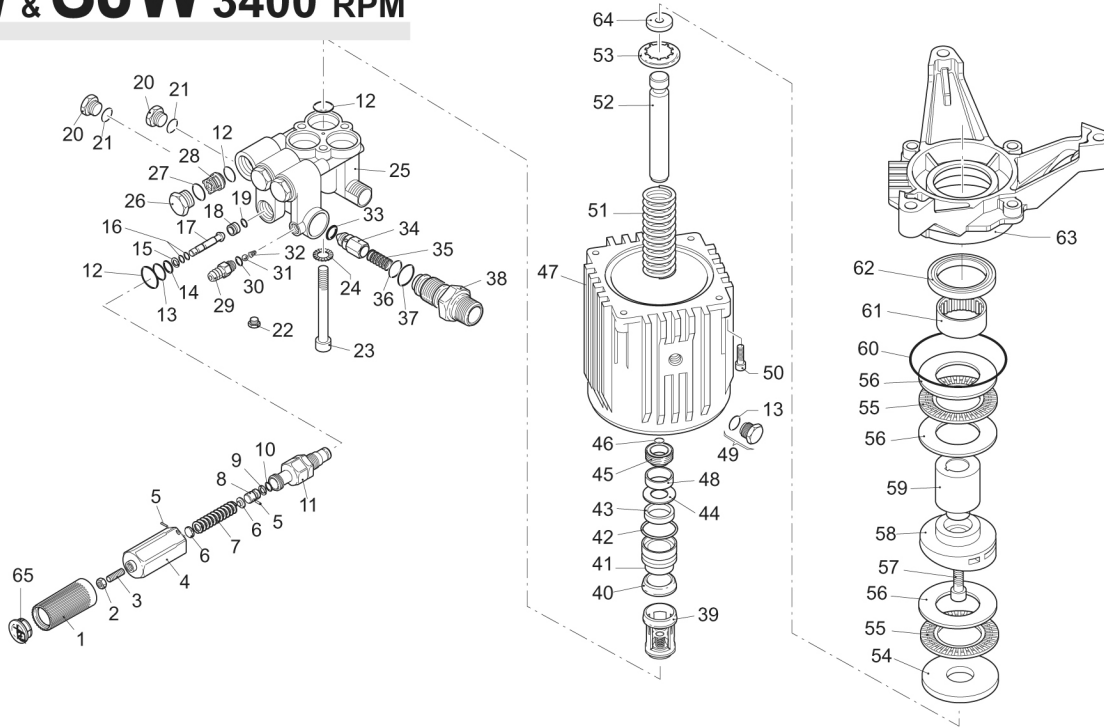

XJW & SJW 3400 RPM

Pos.	Code	Description	Qty.
1	1981780	Adjusting cap cover	1
2	1980300	Nut	1
3	1540560	Adjusting screw	1
4	1980390	Adjusting cap	1
5	1080070	Pin	2
6	1980220	Spring plate	2
7	1271070	Spring	1
8	1080041	Upper piston	1
9	1080401	Ring	1
10	1080250	O-Ring	1
11	1980210	Piston guide	1
12	880830	O-Ring	7
13	740290	O-Ring	1
14	800560	O-Ring	1
15	1271170	Back-up ring	1
16	1080190	O-Ring	2
17	1271160	Lower piston	1
18	1980200	Piston seat	1
19	1470210	O-Ring	1
20	880581	Plug 1/4G	2
21	820510	O-Ring	2
22	620301	Plug	1
23	1980310	Head bolt (443 in/lbs)	3
24	650530	Washer	3
25	1980020	Pump head	1
26	1260162	Valve cap (443 in/lbs)	3
27	960160	O-Ring	3
28	1269050	Discharge valve	6
29	1560490	Injector barb	1
30	480480	O-Ring	1
31	1250280	Ball	1
32	1560520	Spring	1
33	1460430	O-Ring	1
34	1540170	Shutter valve	1
35	1080091	Spring	1
36	394280	O-Ring	1
37	1200690	O-Ring	1
38	1270140	Chemical injector	1
39	1989050	Inlet valve	3
40	1342761	High pressure packing	3
41	1980180	Piston guide	3

Pos.	Code	Description	Qty.
42	770130	O-Ring	3
43	1260440	Low pressure seal	3
44	1980170	Seal retainer	3
45	1980410	Oil seal	3
46	770090	O-Ring	1
47	1980010	Crankcase body	1
48	740290	O-Ring	3
49	1980740	Plug	1
50	180030	Bolt (228 in/lbs)	4
51	1981140	Plunger spring	3
52	1980140	Plunger	3
53	1981120	Plunger	3
54	1980150	Plunger spring retainer	3
55	1980130	Plunger plate	1
56	1980250	Thrust bearing	2
57	850370	Bearing race	3
58	1980080	Wobble plate	1
59	1980070	Wobble plate	1
60	1980060	Wobble plate	1
61	1980440	Crankshaft	1
62	1980340	O-Ring	1
63	1980230	Roller bearing	1
64	480671	Oil seal	1
65	1982200	Flange	1
66	1981130	Plunger shoe	1
67	1981770	Adjusting cap plug	1